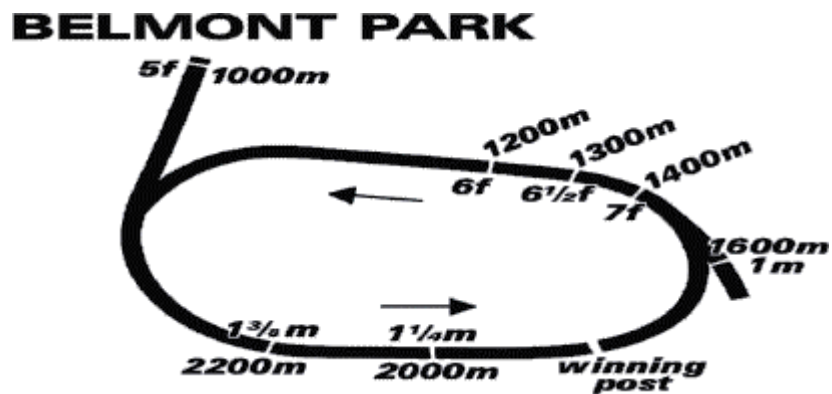

Belmont Park Racecourse, Perth WA

Belmont Park Racecourse, Perth Western Australia. The circumference of the track is 1,699 metres with the straight being 333 metres long.

Barriers at this track are of little importance. All runners have a good run at most distances prior to any sweeping bends. This gives all runners a fair chance to find a good position in running.