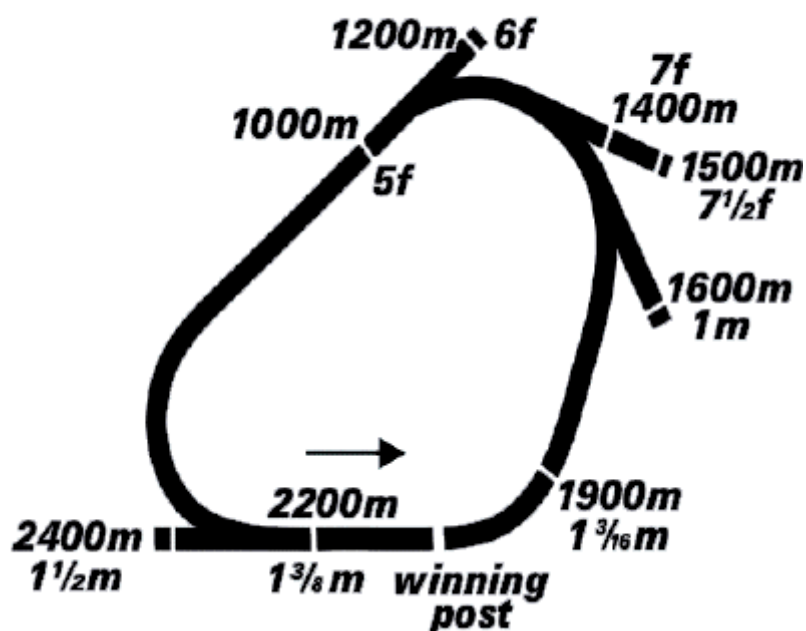

Ascot racecourse, Perth WA

Ascot race track, Perth Western Australia. The circumference of the track is 2022 metres with the straight being 294 metres long. A good cambered home turn and a slight rise from the 400m to the winning post.

ASCOT

Barrier Guide

- **1000 metres:** Inside barrier draws have an advantage.
- **1100 metres:** Inside barrier draws have an advantage.
- **1400 metres:** inside barrier draws have a slight advantage.
- **1500 metres:** inside barrier draws have a slight advantage
- **1600 metres:** Inside barrier draws have an advantage.
- **1800 metres:** Inside barrier draws are an advantage.